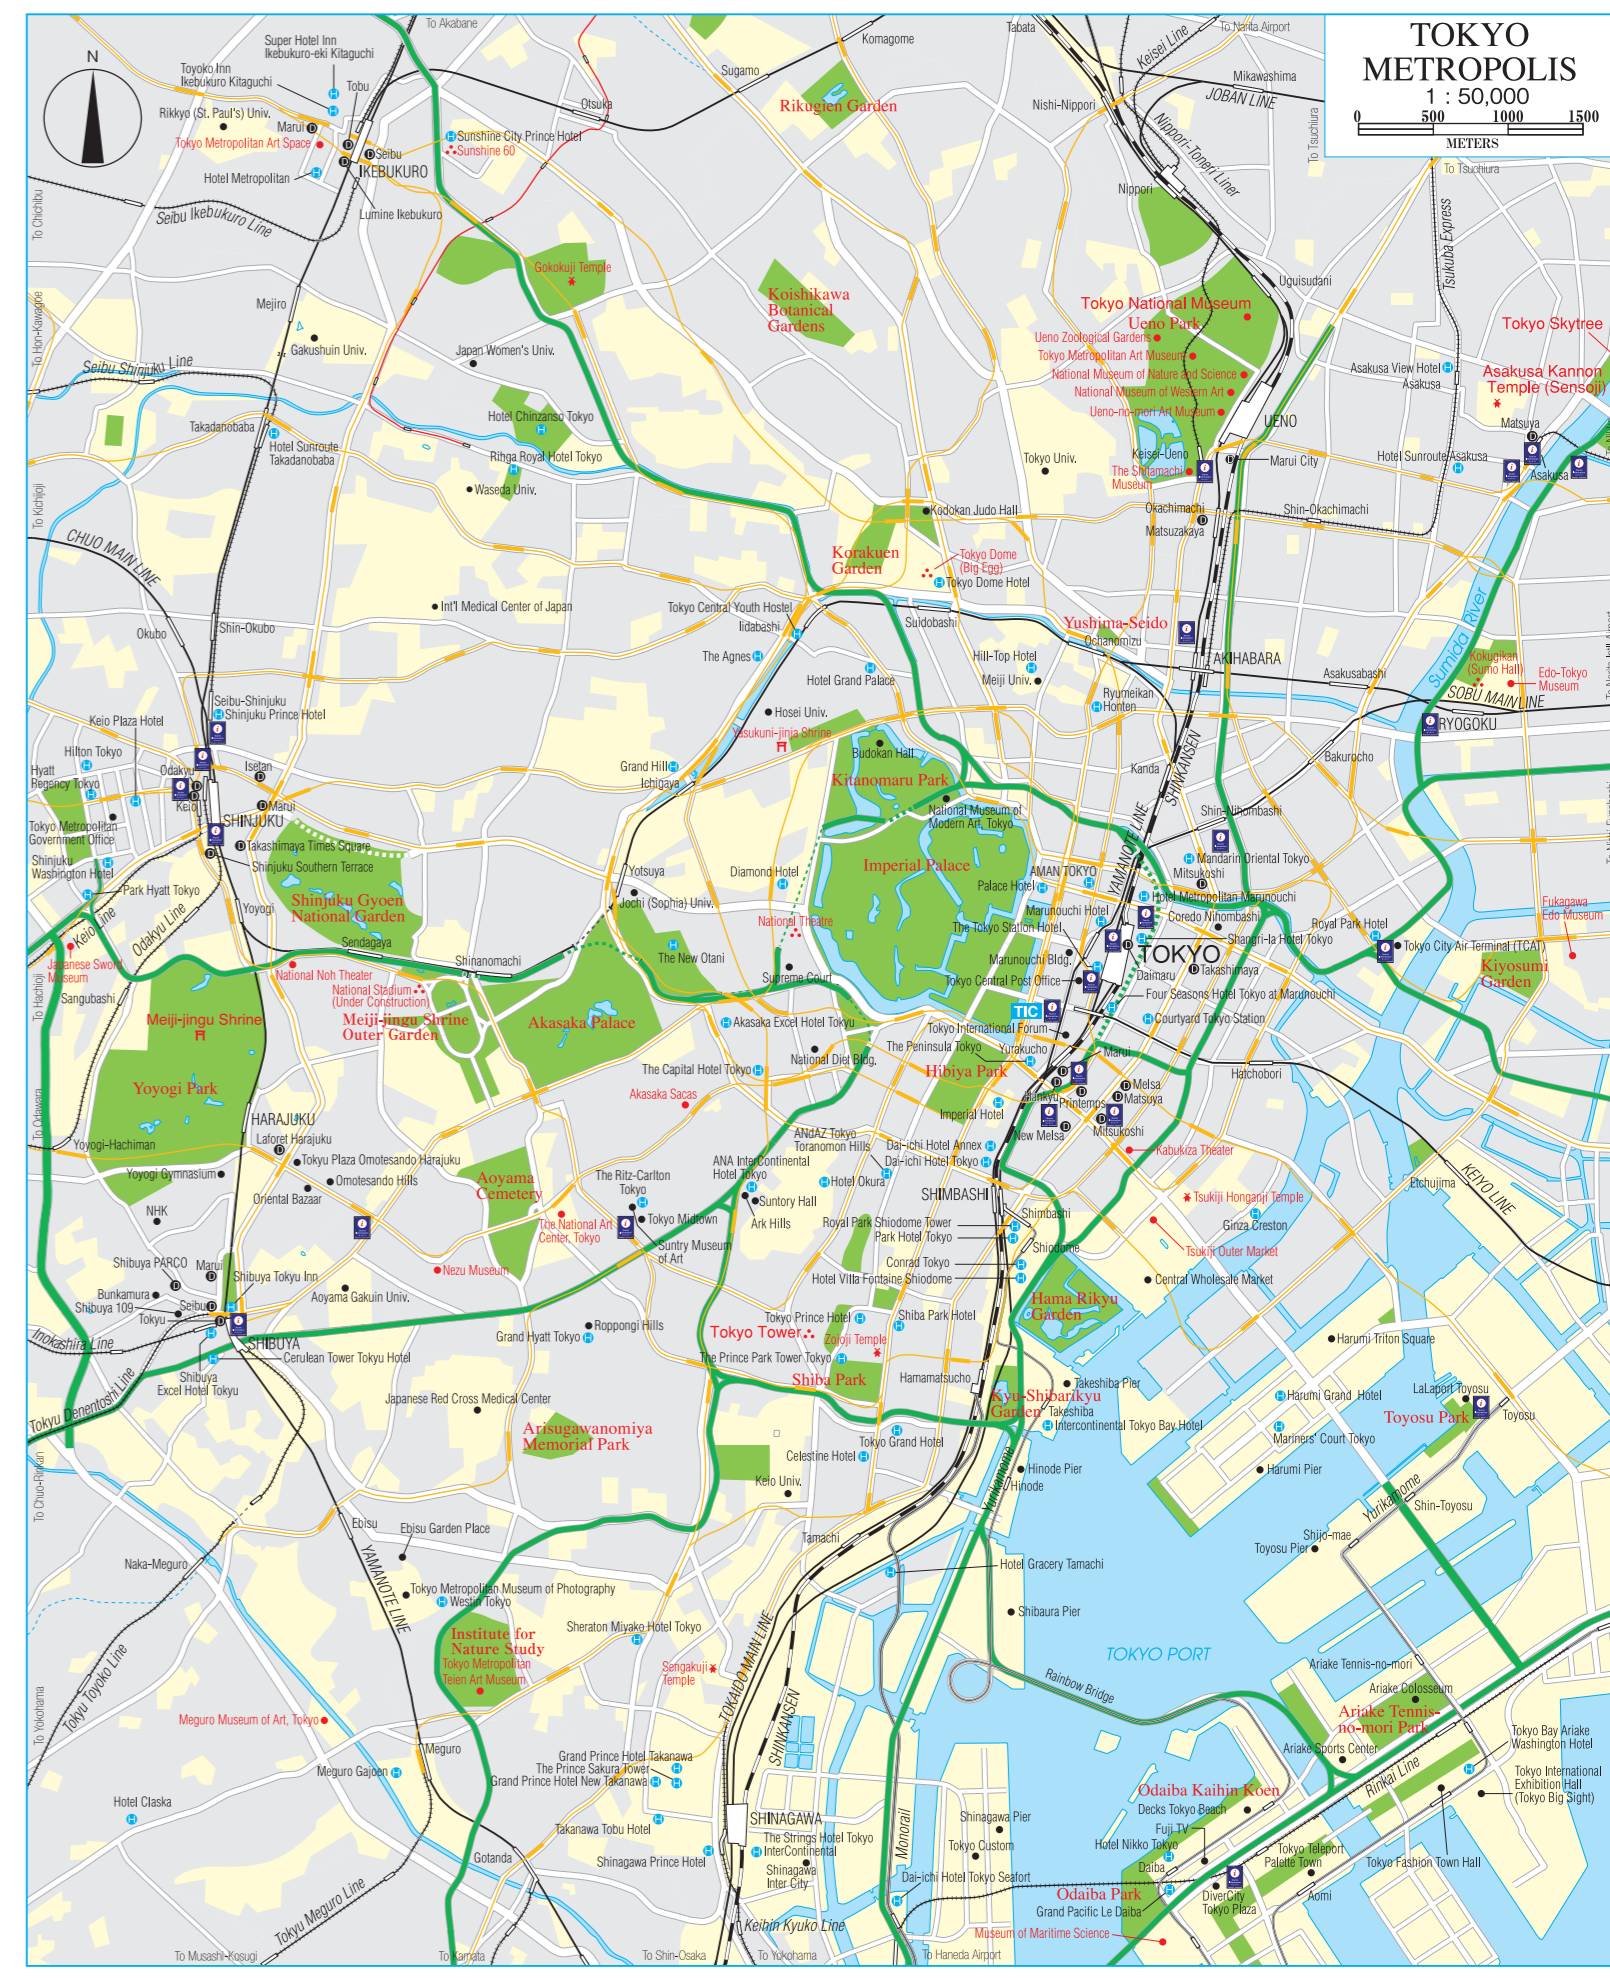

LEGEND

- Shinkansen
- Japan Railways (JR)
- Other Railways
- Monorails
- Subways
- Streets
- Toll Roads
- Parks
- Mountains
- Accommodations
- Stations
- Temples
- Scenic or Historic Sites
- Tourist Spots
- Others
- Department Stores
- Tourist Information Office